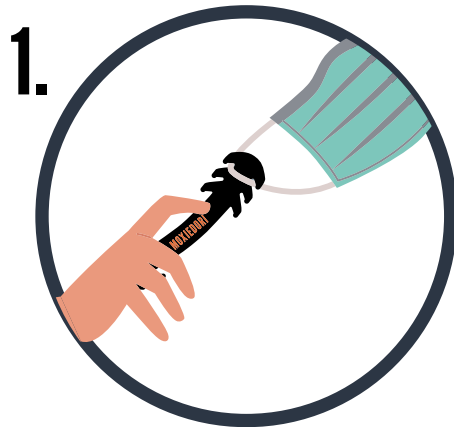

# MoxieDori Face Mask Extender

## INSTRUCTIONS

Turn your extender so the logo is right side up and it's "smiling"

Insert mask elastic from one side of the mask into the extender tension adjustment of your choice and gently tug to secure.

Put mask on, following standard safety protocol, with the extender still attached.

Secure remaining side mask elastic around the same extender tension adjustment choice.

Depending on the style and size of mask, adjust extender to where it comfortably rests on the head.